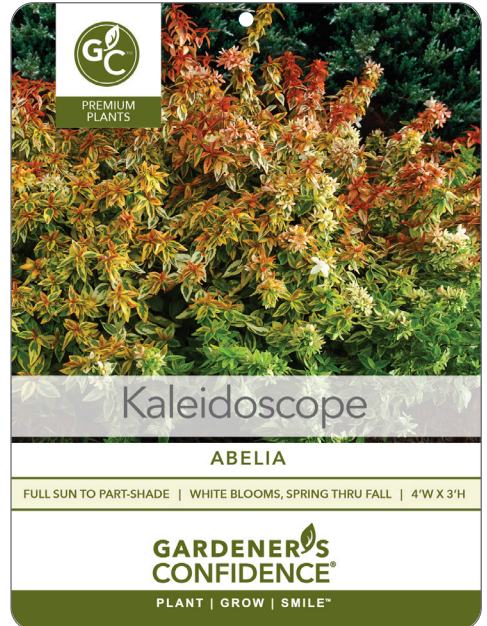

# what's new for 2022?

**GARDENER'S  
CONFIDENCE®**  
PLANT | GROW | SMILE™

**GARDENER'S CONFIDENCE HAS A REFRESHING NEW LOOK!**

We've been inspiring people to garden with confidence for years. For 2022, Gardener's Confidence® has a refreshing new look. Our logo, tagline, and icon signify simplicity, and the long-standing quality of this collection of plants.

**ECHO**blooms™

**ECHO**

Our Echo Blooms™ line, inspired by the new Augusta Echo® Azalea, is a quick and easy way to identify all our reblooming plants. Look for it when you want to add an extra pop of color to your garden.